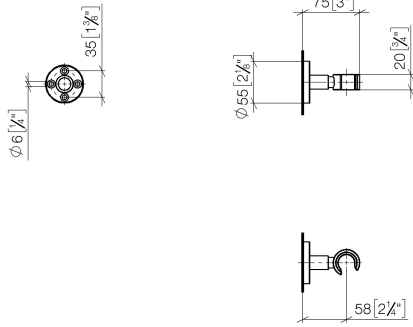

EDITION PRO Wall bracket - Chrome

28 050 626

- rosette Ø 55 mm

	Chrome	28 050 626-00
	Matte Black	28 050 626-33
	Brushed Chrome	28 050 626-93

EDITION PRO Wall bracket - Chrome

28 050 626

mm [inches]

EDITION PRO Wall bracket - Chrome

28 050 626

Parts for other finishes can be found here: [Matte Black](#)

Spare parts list

No.	Item Number	Name	Quantity used	Delivery time
1	05 17 62 500 00 90	fixing set	1	2
2	90 27 62 502 00-00	rosette	1	-
Spare part can no longer be ordered, please order the replacement item				
3	08 17 62 550-00	holder	1	10
4	08 18 50 585 90	screw	1	2
5	90 18 40 035 00 90	sleeve	1	2
6	09 17 20 014-00	holder	1	10